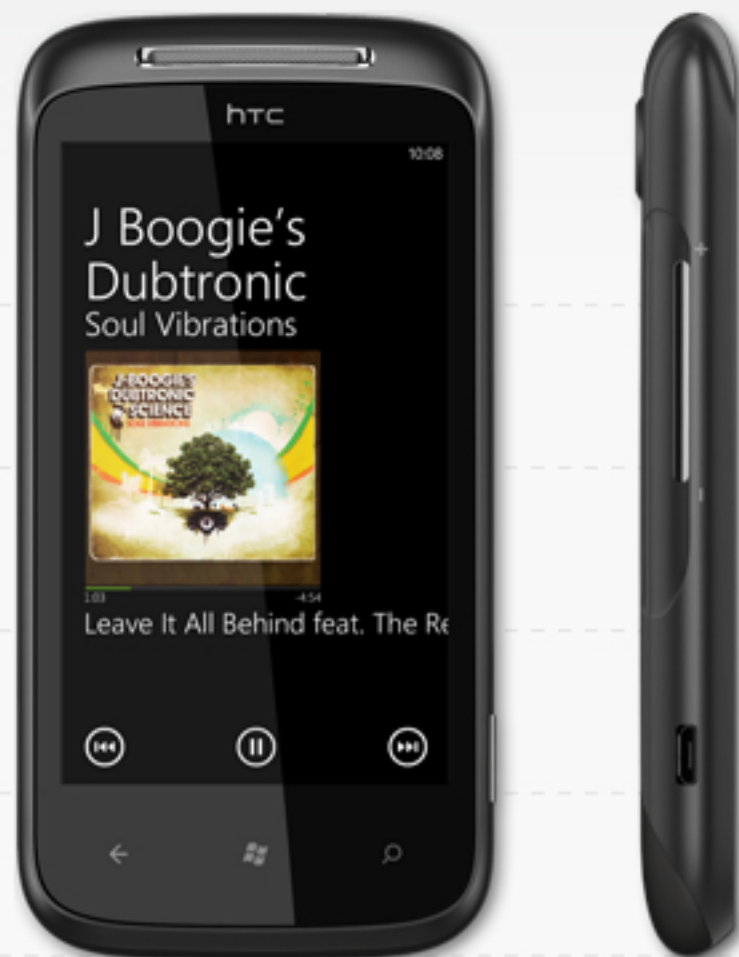

HTC 7 Mozart

Surround yourself with dynamic sound

Size: 119mm x 60.2mm x 11.9mm 4.69" x 2.37" x 0.47"

Weight: 130 grams (4.59 ounces) with battery

Display: 3.7-inch touch screen

Screen: 94 mm (3.7")

CPU Processing Speed

1 GHz

Platform⁵

Windows[®] Phone OS 7

Storage

Internal storage: 8 GB
ROM: 512 MB
RAM: 576 MB

Camera

- 8 megapixel color camera
- Auto focus and Xenon flash
- 720p HD video recording
- Built-in scenes include candlelight, landscape, and portrait match the environment of your subject